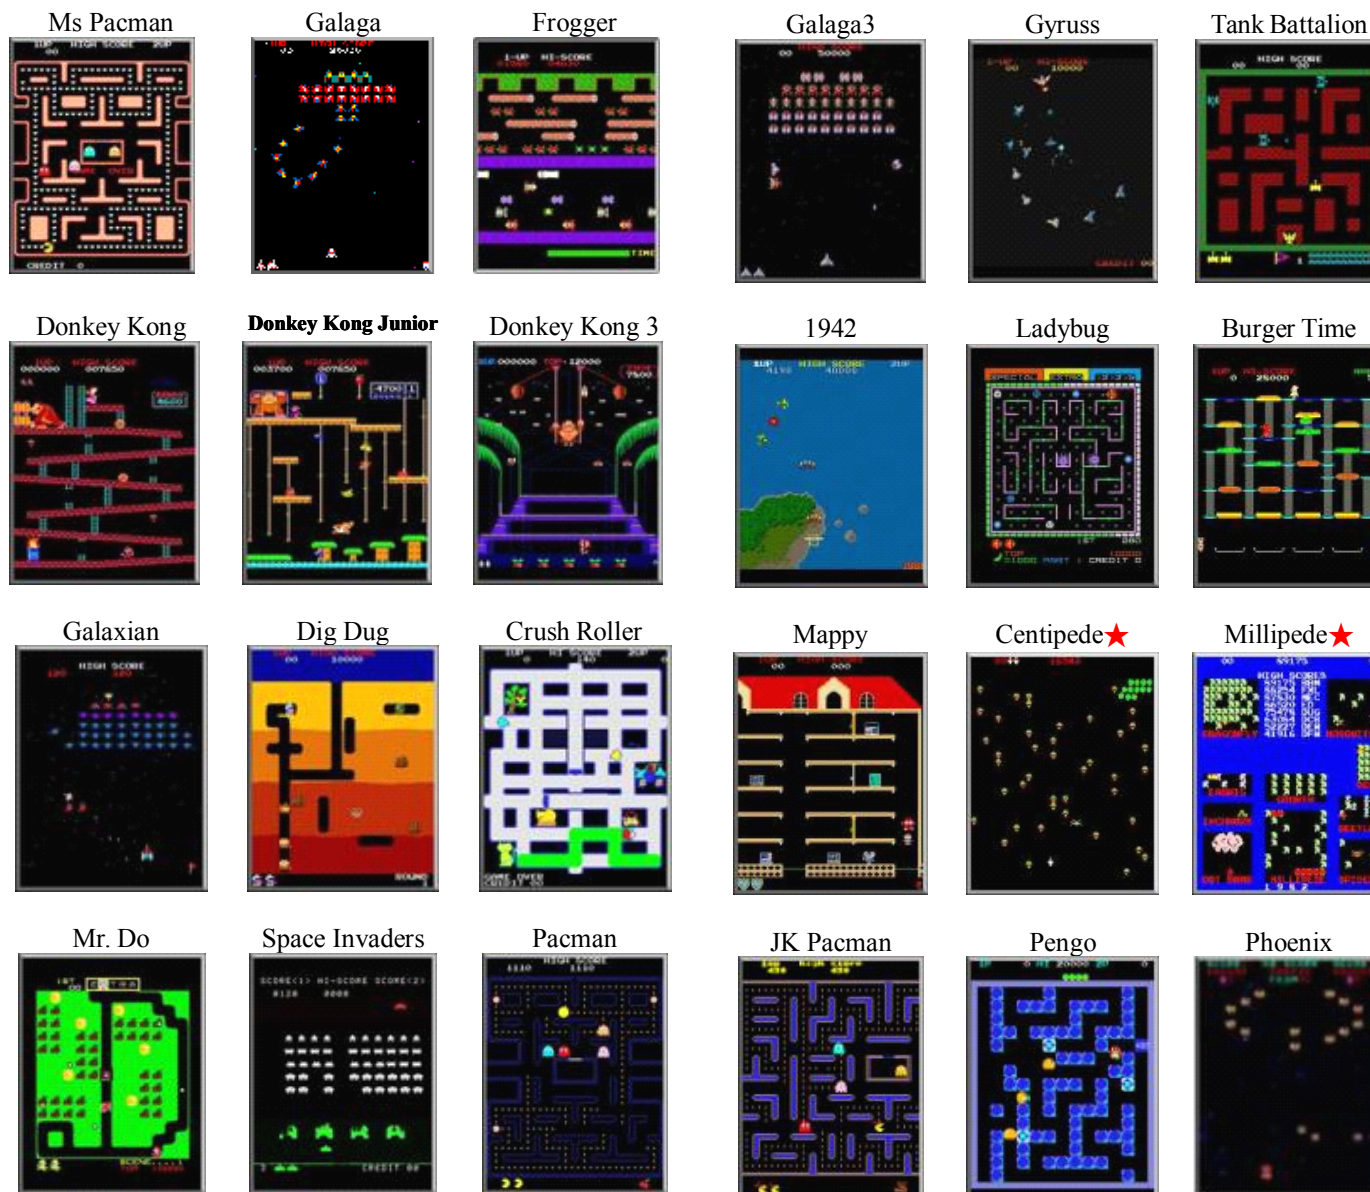

III 、 JAMMA Wire Map

Part Side		Solder Side	
GND	1	GND	
GND	2	GND	
+5V	3	+5V	
+5V	4	+5V	
	5		
+12V	6	+12V	
	7		
1P COIN METER	8	2P COIN METER	
	9		
SPEAKER +	10	SPEAKER -	
	11		
VIDEO R	12	VIDEO G	
VIDEO B	13	VIDEO SYNC	
GND	14	SERVICE	
TEST	15		
1P-COIN	16	2P-COIN	
1P-START	17	2P-START	
1P-UP	18	2P-UP	TRACKBALL 1-Y-DIR
1P-DOWN	19	2P-DOWN	TRACKBALL 1-Y-CLK
1P-LEFT	20	2P-LEFT	TRACKBALL 1-X-DIR
1P-RIGHT	21	2P-RIGHT	TRACKBALL 1-X-CLK
1P-S1	22	2P-S1	
1P-S2	23	2P-S2	
1P-S3	24	2P-S3	
	25		
	26		
GND	27	GND	
GND	28	GND	

PS: 1. The PCB voltage of +5V pin **CAN NOT** exceed +5.5V.

2. A track ball may be used on the Player 2 inputs when cabinet is set to “upright/1 control” mode.

IV 、 Game List